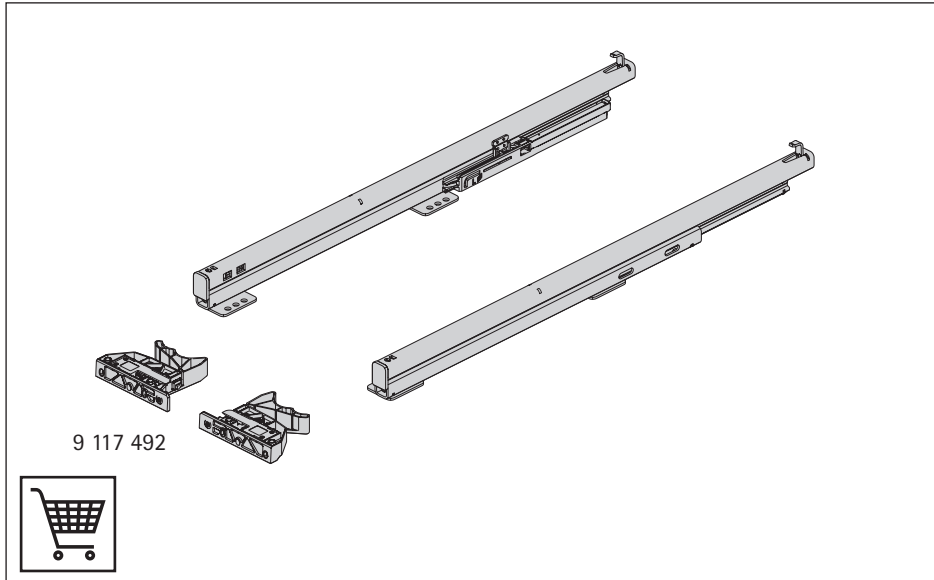

# Quadro Compact – Bodenmontage mit Tablarbodenhalter

## Bottom mounting with pull-out shelf support

**Demontage / disassembly**