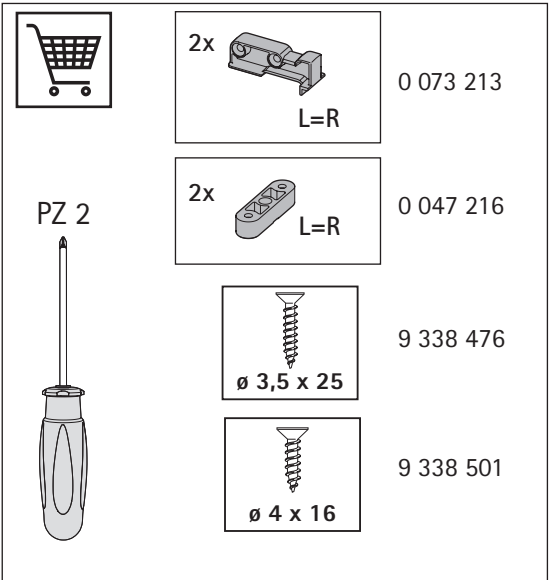

# Quadro Compact – Bodenmontage mit Tablarbodenhalter

## Bottom mounting with pull-out shelf support

**Demontage / disassembly**