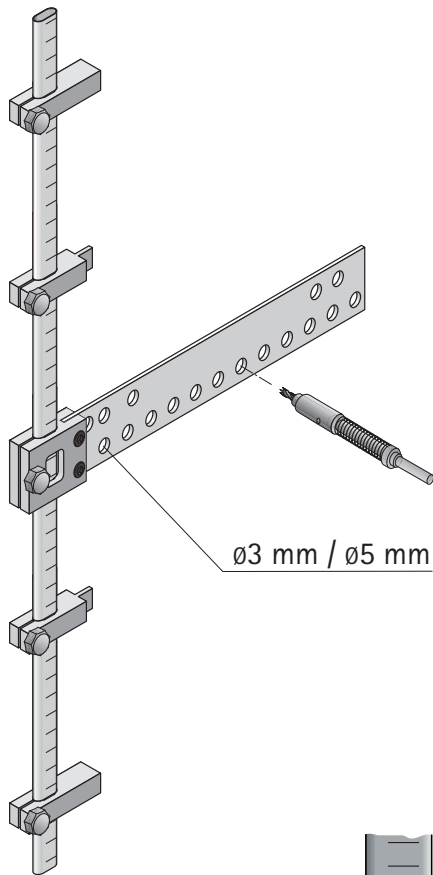

Actro YOU, Quadro YOU, Actro 5D, Actro (ArciTech),
 Quadro V6, Big Duplex, Quadro Compact, KA, FR,
 Montageplatten für Scharniere / mounting plates for hinges

ø3 mm / ø5 mm