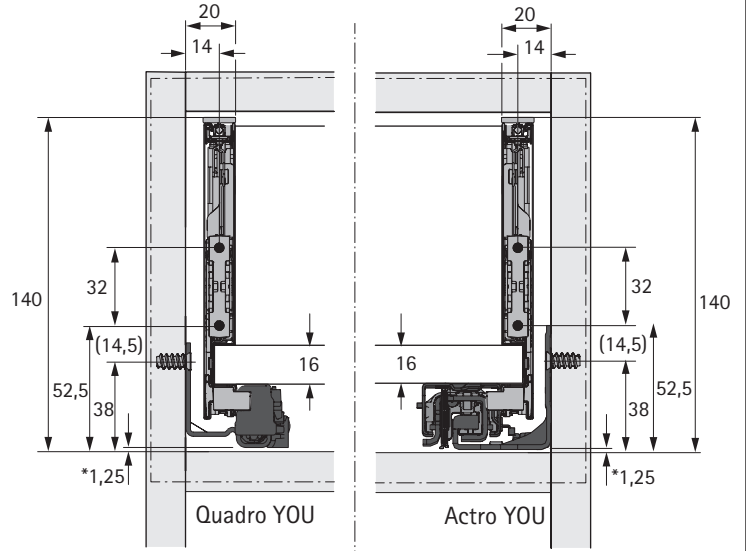

FAQ

www.hettich.com/short/8815e9

A		NL - 21	
B		LB - 24	
C	LB - 24	LB - 41	-
D H 101	54	54	-
D H 139	92	92	-
D H 187	140,5	140,5	-
D H 251	204,5	204,5	-

H 101

* Push to open Silent

H 139

* Push to open Silent

H 251

Actro YOU

Quadro YOU

NL mm	Actro YOU Quadro YOU b1 mm	Actro YOU b2 mm (XL 70 kg)	Quadro YOU		Actro YOU		
			XS 10 kg	M 30 kg	XS 10 kg	L 40 kg	XL 70 kg
270	160						
300	160						
350	224						
400	224						
450	256	288					
500	256	320					
550	256	320					
600	256	320					
650	256	416					