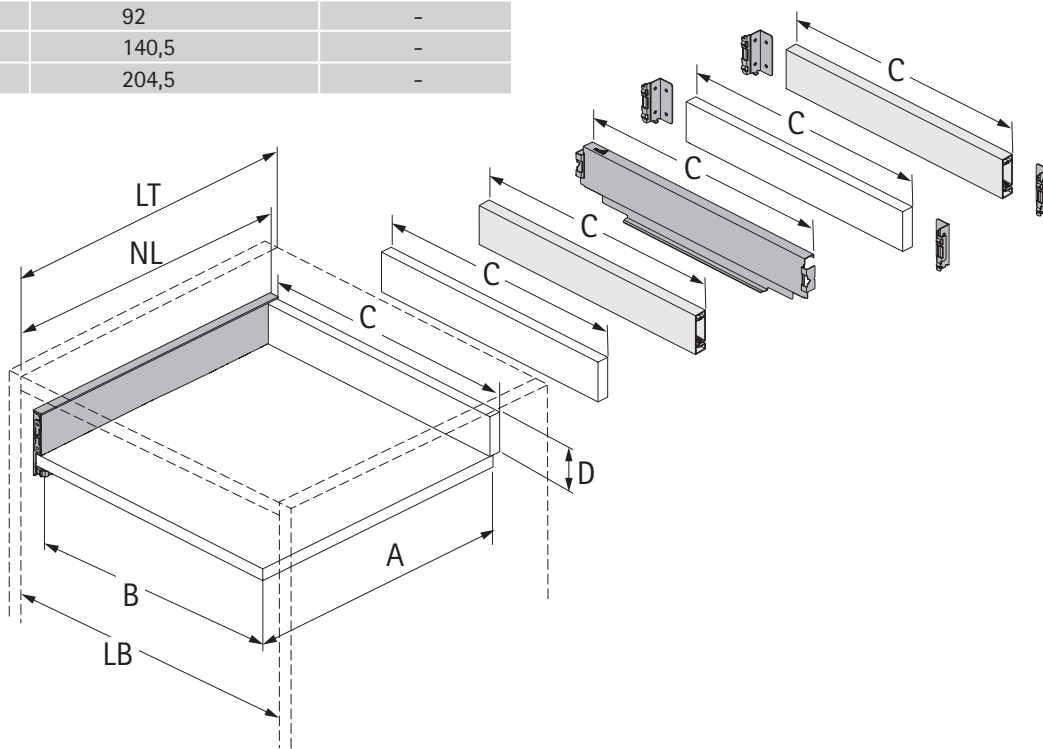

FAQ

www.hettich.com/short/8815e9

A		NL - 21	
B		LB - 24	
C	LB - 24	LB - 41	-
D H 101	54	54	-
D H 139	92	92	-
D H 187	140,5	140,5	-
D H 251	204,5	204,5	-

H 101

* Push to open Silent

H 139

* Push to open Silent

H 251

Actro YOU

Quadro YOU

NL mm	Actro YOU Quadro YOU b1 mm	Actro YOU b2 mm (XL 70 kg)	Quadro YOU		Actro YOU		
			XS 10 kg	M 30 kg	XS 10 kg	L 40 kg	XL 70 kg
270	160						
300	160						
350	224						
400	224						
450	256	288					
500	256	320					
550	256	320					
600	256	320					
650	256	416					