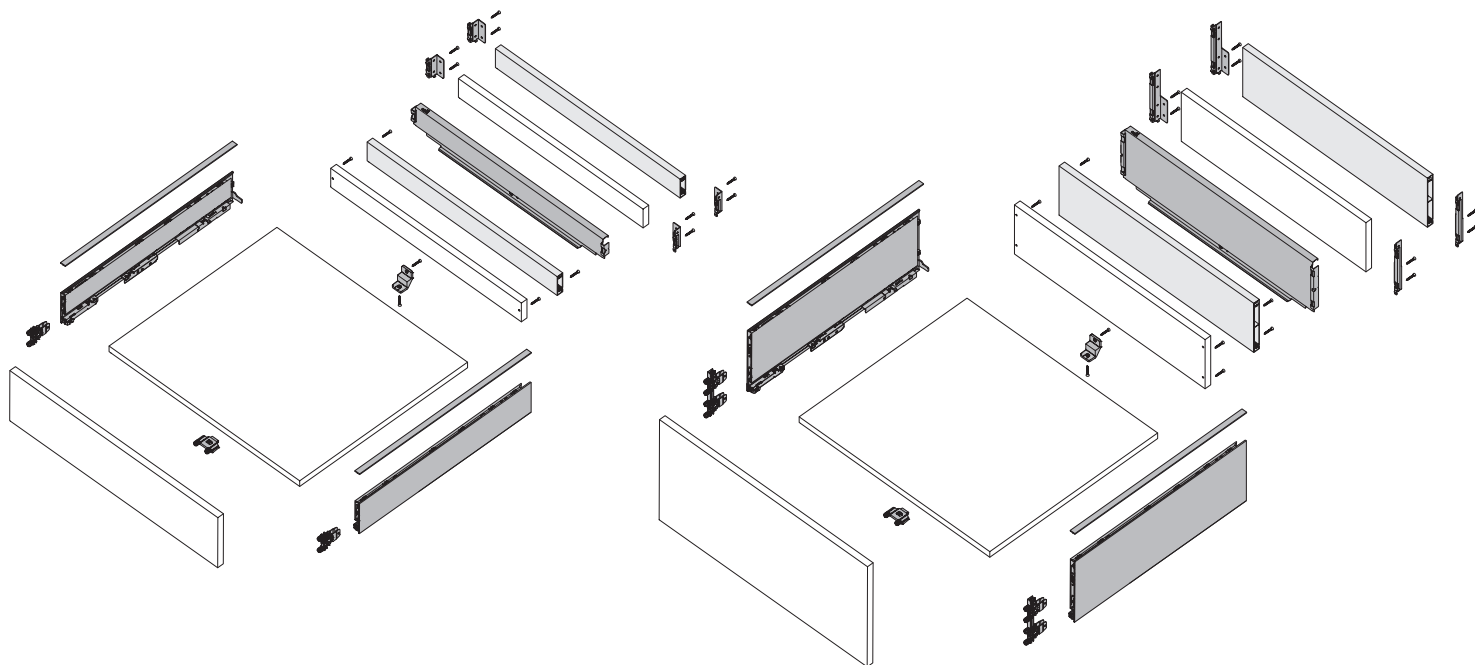

FAQ

www.hettich.com/short/8815e9

A		NL - 21	
B		LB - 24	
C	LB - 24	LB - 41	-
D H 101	54	54	-
D H 139	92	92	-
D H 187	140,5	140,5	-
D H 251	204,5	204,5	-

H 101

* Push to open Silent

H 139

* Push to open Silent

H 251

Actro YOU

Quadro YOU

NL mm	Actro YOU Quadro YOU b1 mm	Actro YOU b2 mm (XL 70 kg)	Quadro YOU		Actro YOU		
			XS 10 kg	M 30 kg	XS 10 kg	L 40 kg	XL 70 kg
270	160						
300	160						
350	224						
400	224						
450	256	288					
500	256	320					
550	256	320					
600	256	320					
650	256	416					