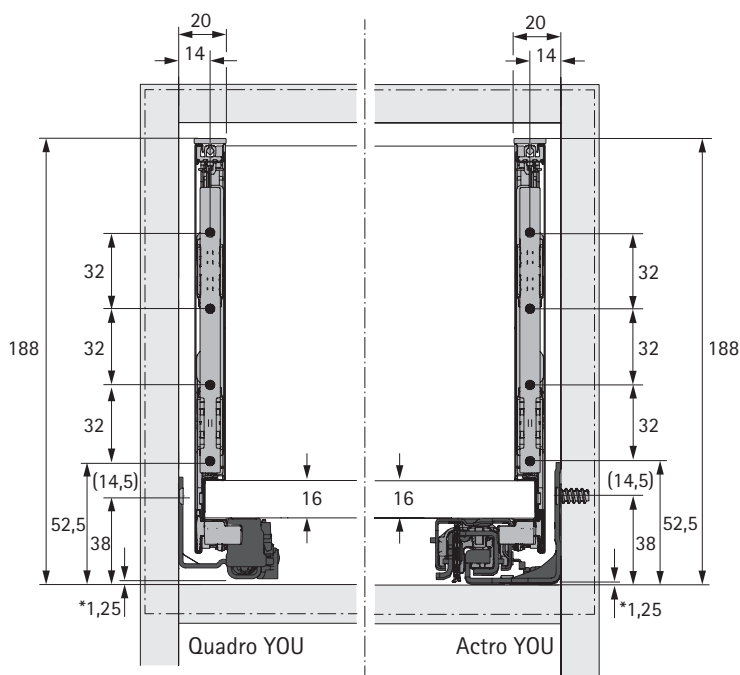

H 101

* Push to open Silent

H 139

* Push to open Silent

H 187

* Push to open Silent

H 251